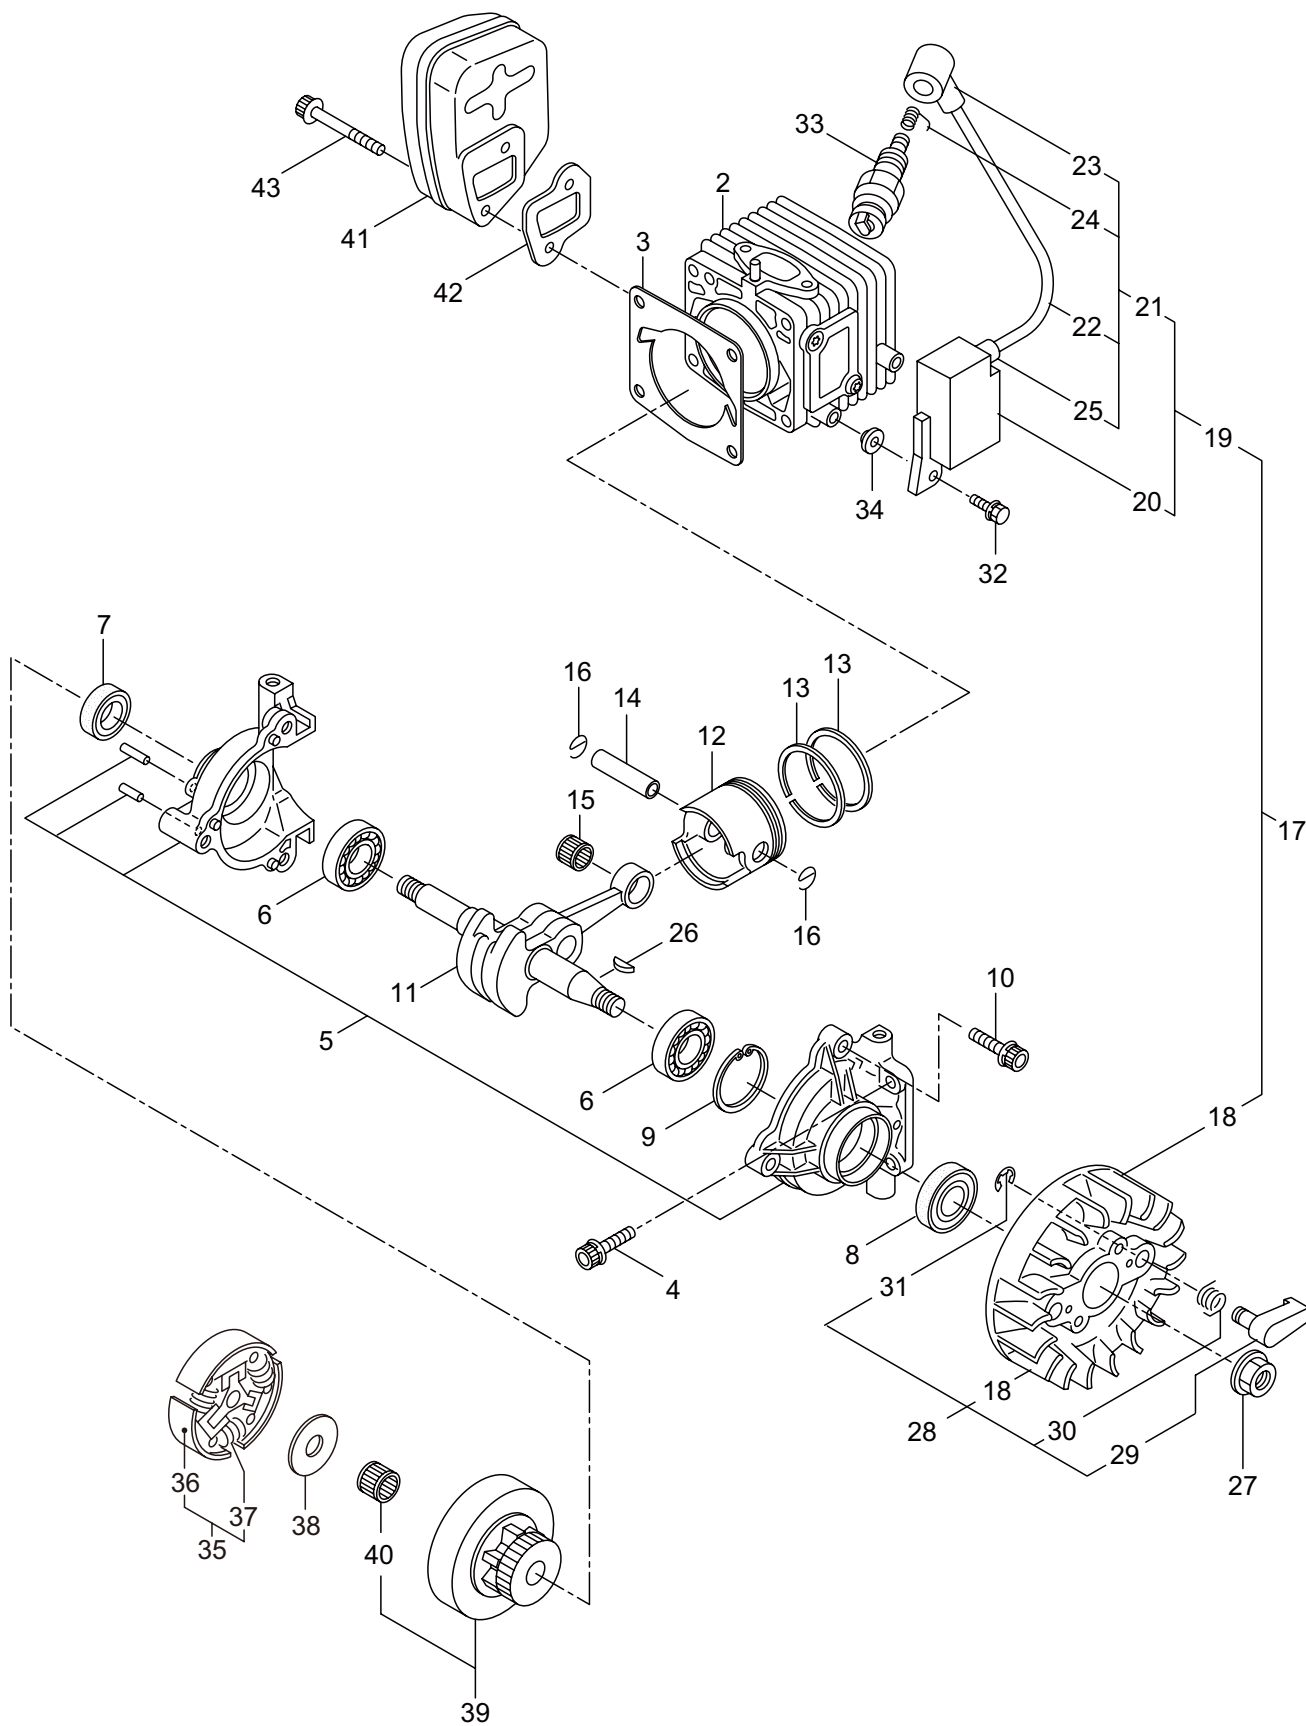

PARTS LIST

MCV3101TS(10)Q

CONTENTS

1. ENGINE	1
2. OIL PUMP	3
3. CARBURETOR	5
4. ENGINE CASE	9
5. RECOIL STARTER	11
6. HANDLE	13
7. CHAIN CASE	15
8. LABEL, ACCESSORIES	17

2023. 01.

P/N 525022-2

MCV3101TS(10)Q

1. ENGINE