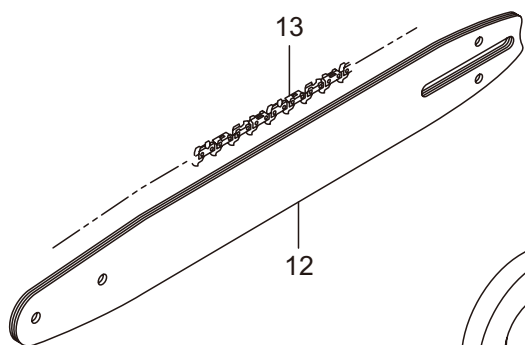

MCV3101TS(10)Q
8. LABEL, ACCESSORIES

Ref. No.	Part No.	Part Name	Q'ty	Remarks
8-1	287256	Label	1	MARUYAMA
8-2	287255	Label	1	REVERSE
8-3	273029	Label	1	MCV3101TS
8-4	273036	Label	1	110 dB
8-5	287616	Label	1	
8-6	287161	Label	1	
8-7	287653	Label	1	
8-8	272020	Label	1	
8-9	247944	Instruction Manual	1	GB/ES/PT
8-10	247945	Instruction Manual	1	FR/DE/IT
8-11	525022	Parts List	1	MCV3101TS(10)Q
8-12	247946	Guide Bar	1	
8-13	247947	Chain	1	
8-14	286044	Chain Cover	1	
8-15	288652	Combi Box Spanner	1	13x19 L=190
8-16	285732	Screwdriver	1	
8-17	286865	Screwdriver	1	
8-18	248133	File	1	
8-19	279839	Pipe	1