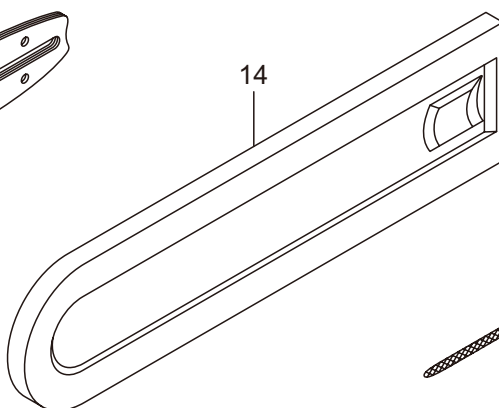

MCV3101TS(10)Q
8. LABEL, ACCESSORIES

Ref. No.	Part No.	Part Name	Q'ty	Remarks
8-1	287256	Label	1	MARUYAMA
8-2	287255	Label	1	REVERSE
8-3	273029	Label	1	MCV3101TS
8-4	273036	Label	1	110 dB
8-5	287616	Label	1	
8-6	287161	Label	1	
8-7	287653	Label	1	
8-8	272020	Label	1	
8-9	247944	Instruction Manual	1	GB/ES/PT
8-10	247945	Instruction Manual	1	FR/DE/IT
8-11	525022	Parts List	1	MCV3101TS(10)Q
8-12	247946	Guide Bar	1	
8-13	247947	Chain	1	
8-14	286044	Chain Cover	1	
8-15	288652	Combi Box Spanner	1	13x19 L=190
8-16	285732	Screwdriver	1	
8-17	286865	Screwdriver	1	
8-18	248133	File	1	
8-19	279839	Pipe	1