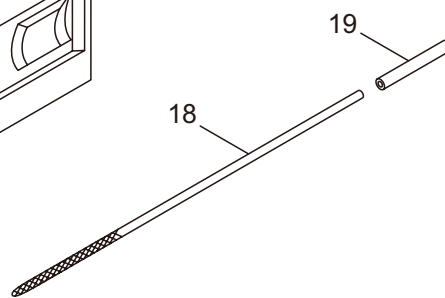

MCV3101TS(10)Q
8. LABEL, ACCESSORIES

Ref. No.	Part No.	Part Name	Q'ty	Remarks
8-1	287256	Label	1	MARUYAMA
8-2	287255	Label	1	REVERSE
8-3	273029	Label	1	MCV3101TS
8-4	273036	Label	1	110 dB
8-5	287616	Label	1	
8-6	287161	Label	1	
8-7	287653	Label	1	
8-8	272020	Label	1	
8-9	247944	Instruction Manual	1	GB/ES/PT
8-10	247945	Instruction Manual	1	FR/DE/IT
8-11	525022	Parts List	1	MCV3101TS(10)Q
8-12	247946	Guide Bar	1	
8-13	247947	Chain	1	
8-14	286044	Chain Cover	1	
8-15	288652	Combi Box Spanner	1	13x19 L=190
8-16	285732	Screwdriver	1	
8-17	286865	Screwdriver	1	
8-18	248133	File	1	
8-19	279839	Pipe	1