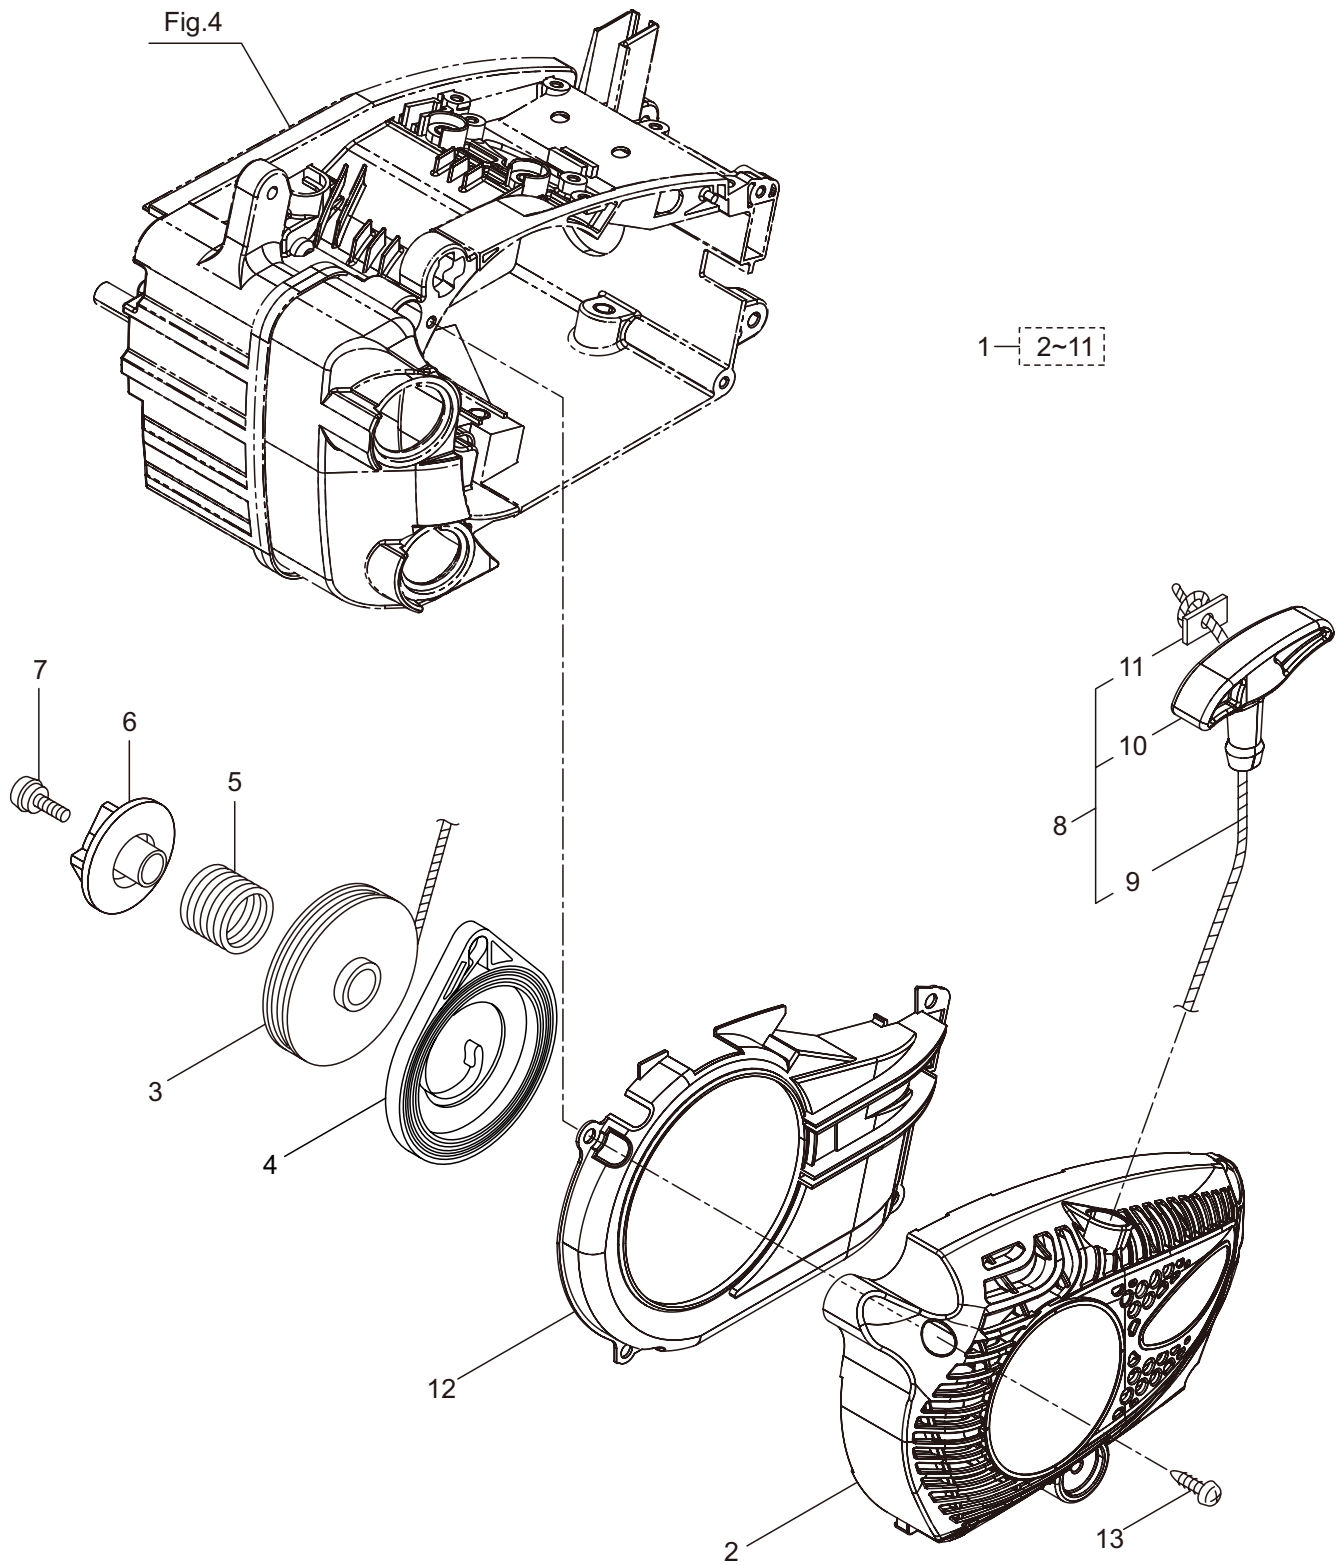

MCV3101TS(10)Q
5. RECOIL STARTER

Ref. No.	Part No.	Part Name	Q'ty	Remarks
5-1	285577	Recoil Starter Ass'y	1	Incl.2-11
5-2	285695	Starter Case Comp	1	
5-3	248749	Reel	1	
5-4	283275	Spring Ass'y	1	
5-5	283276	Damper Spring	1	
5-6	248750	Cam Plate	1	Incl.9-11
5-7	267213	Screw	1	
5-8	285697	Rope Ass'y	1	
5-9	283279	Starter Rope	1	
5-10	285581	Starter Knob	1	
5-11	283281	Rope Stopper	1	M4x16
5-12	285548	Fan Cover	1	
5-13	285631	Screw	4