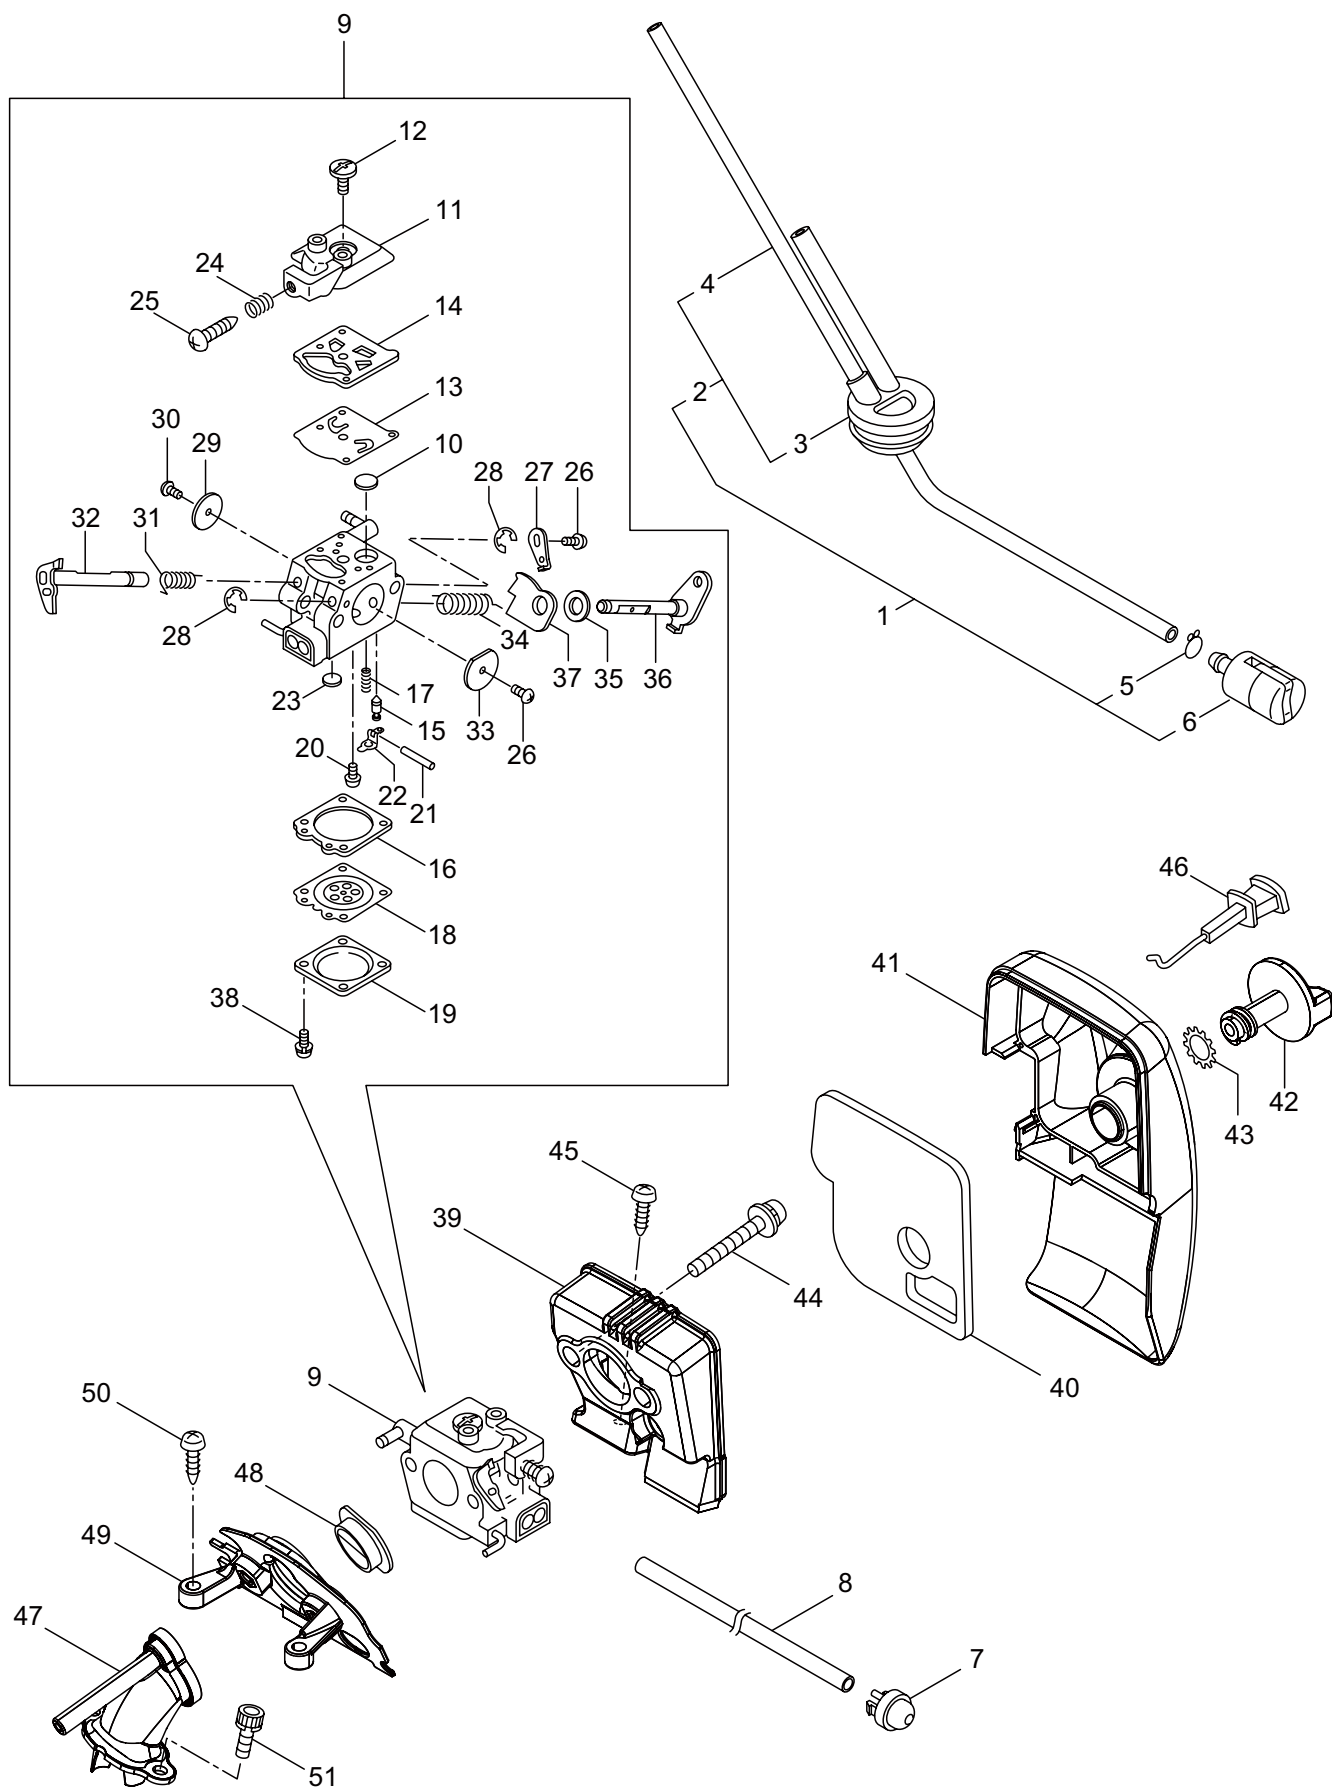

Ref. No.	Part No.	Part Name	Q'ty	Remarks
2-1	278745	Oil Pump Ass'y	1	Incl.2-10
2-2	285527	Pump Body	1	
2-3	285909	Wheel Gear	1	
2-4	286801	Washer	1	t0.5 6.5x9.8
2-5	014759	O-Ring	1	P6
2-6	285551	Spring	1	
2-7	285534	Pump Cap	1	
2-8	285630	Screw	1	M3x8
2-9	288184	Sleeve	1	
2-10	285617	Screw	1	M4x25
2-11	285528	Grommet	1	
2-12	285522	Oil Pipe A	1	
2-13	286802	Oil Pipe B Ass'y	1	Incl.14-20
2-14	285523	Oil Pipe B Ass'y	1	Incl.15,16
2-15	265725	Pipe	1	220L
2-16	261339	Grommet	1	
2-17	286818	Oil Filtr Ass'y	1	Incl.18-20
2-18	285524	Oil Filtr	1	
2-19	285525	Oil Filtr Body	1	
2-20	261117	Clip	1	
2-21	278743	Oil Pump Cover	1	
2-22	285631	Screw	5	M4x16
2-23	248399	Spring	1	

MCV3101TS(10)Q

3. CARBURETOR