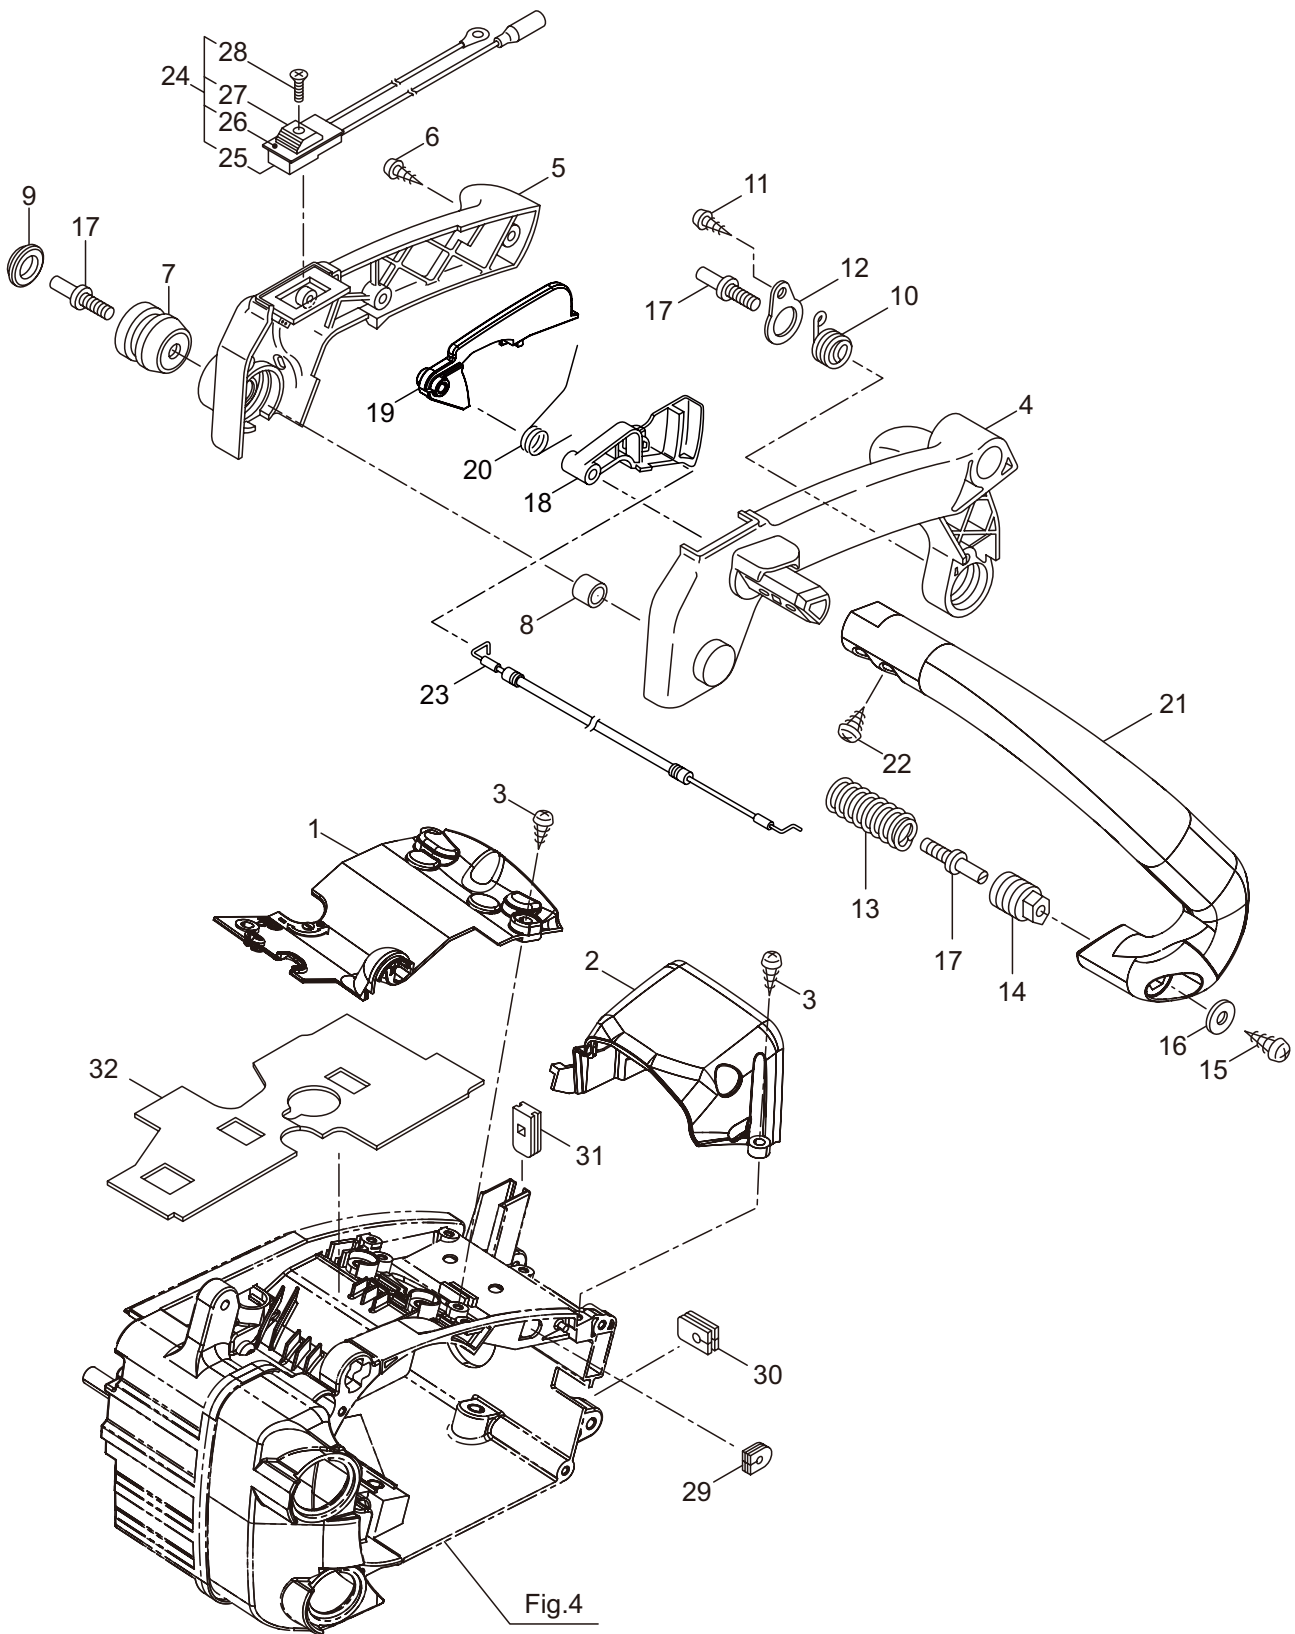

MCV3101TS(10)Q

6. HANDLE

Fig.4

Ref. No.	Part No.	Part Name	Q'ty	Remarks	
6-1	285547	Top Cover	1	M4x16	
6-2	286072	Carburetor Cover	1		
6-3	285631	Screw	5		
6-4	285620	Top Handle Case	1		
6-5	285621	Top Handle Cover	1		
6-6	285635	Screw	3	M4x14	
6-7	285582	Buffer	1		
6-8	285565	Pipe	1		
6-9	285473	Cap	1		
6-10	285592	Spring	1		
6-11	285644	Screw	1	M4x12	
6-12	285645	Stay	1		
6-13	285593	Spring	1		
6-14	285604	Boss	1		
6-15	285636	Screw	1		M5x20
6-16	263743	Washer	1	5.7x15.8xt2	
6-17	285474	Stopper Bolt	3		
6-18	285602	Throttle Lever	1		
6-19	285603	Safety Lever	1		
6-20	285594	Spring	1		
6-21	285619	Side Handle	1	M5x14	
6-22	285634	Screw	2		
6-23	276934	Cable Comp	1		
6-24	286224	Switch Ass'y	1		Incl.25-28
6-25	286225	Switch	1		
6-26	286226	Label	1		
6-27	282171	Knob	1		
6-28	282172	Screw	1		
6-29	287300	Grommet	1		
6-30	285549	Grommet	1		
6-31	285642	Grommet	1		
6-32	286002	Gasket	1		

MCV3101TS(10)Q

7. CHAIN CASE

Ref. No.	Part No.	Part Name	Q'ty	Remarks
7-1	247843	Chain Case Ass'y	1	Incl.2-29
7-2	285559	Chain Case	1	
7-3	285622	Side Cover	1	
7-4	285637	Screw	1	M5x12
7-5	285639	Screw	1	M4x14
7-6	285644	Screw	1	M4x12
7-7	286823	Brake Ass'y	1	Incl.8-12
7-8	285605	Spring	1	
7-9	285572	Band	1	
7-10	285560	Pin	1	3x9.8
7-11	285606	Collar	1	8.2x12x7.2L
7-12	285570	Lever Comp	1	
7-13	285595	Return Spring	1	
7-14	286057	Front Guard Comp	1	Incl.15-17
7-15	285578	Front Guard	1	
7-16	285563	Pin	1	3x29.8
7-17	286048	Pin	1	3x23.8L
7-18	285638	Screw	1	M5x30
7-19	285607	Collar	1	5.2x7.5x22.5L
7-20	286045	Washer	2	5.3x15x1.2
7-21	285640	Nut	1	M5x0.8
7-22	285532	Guide Plate R	1	
7-23	285627	Screw	2	M3x8
7-24	286060	Tensioner Ass'y	1	Incl.25-27
7-25	285564	Boss	1	
7-26	285471	Screw	1	M5x35
7-27	272943	Washer	1	
7-28	247471	Nut	1	
7-29	247492	Clip	1	