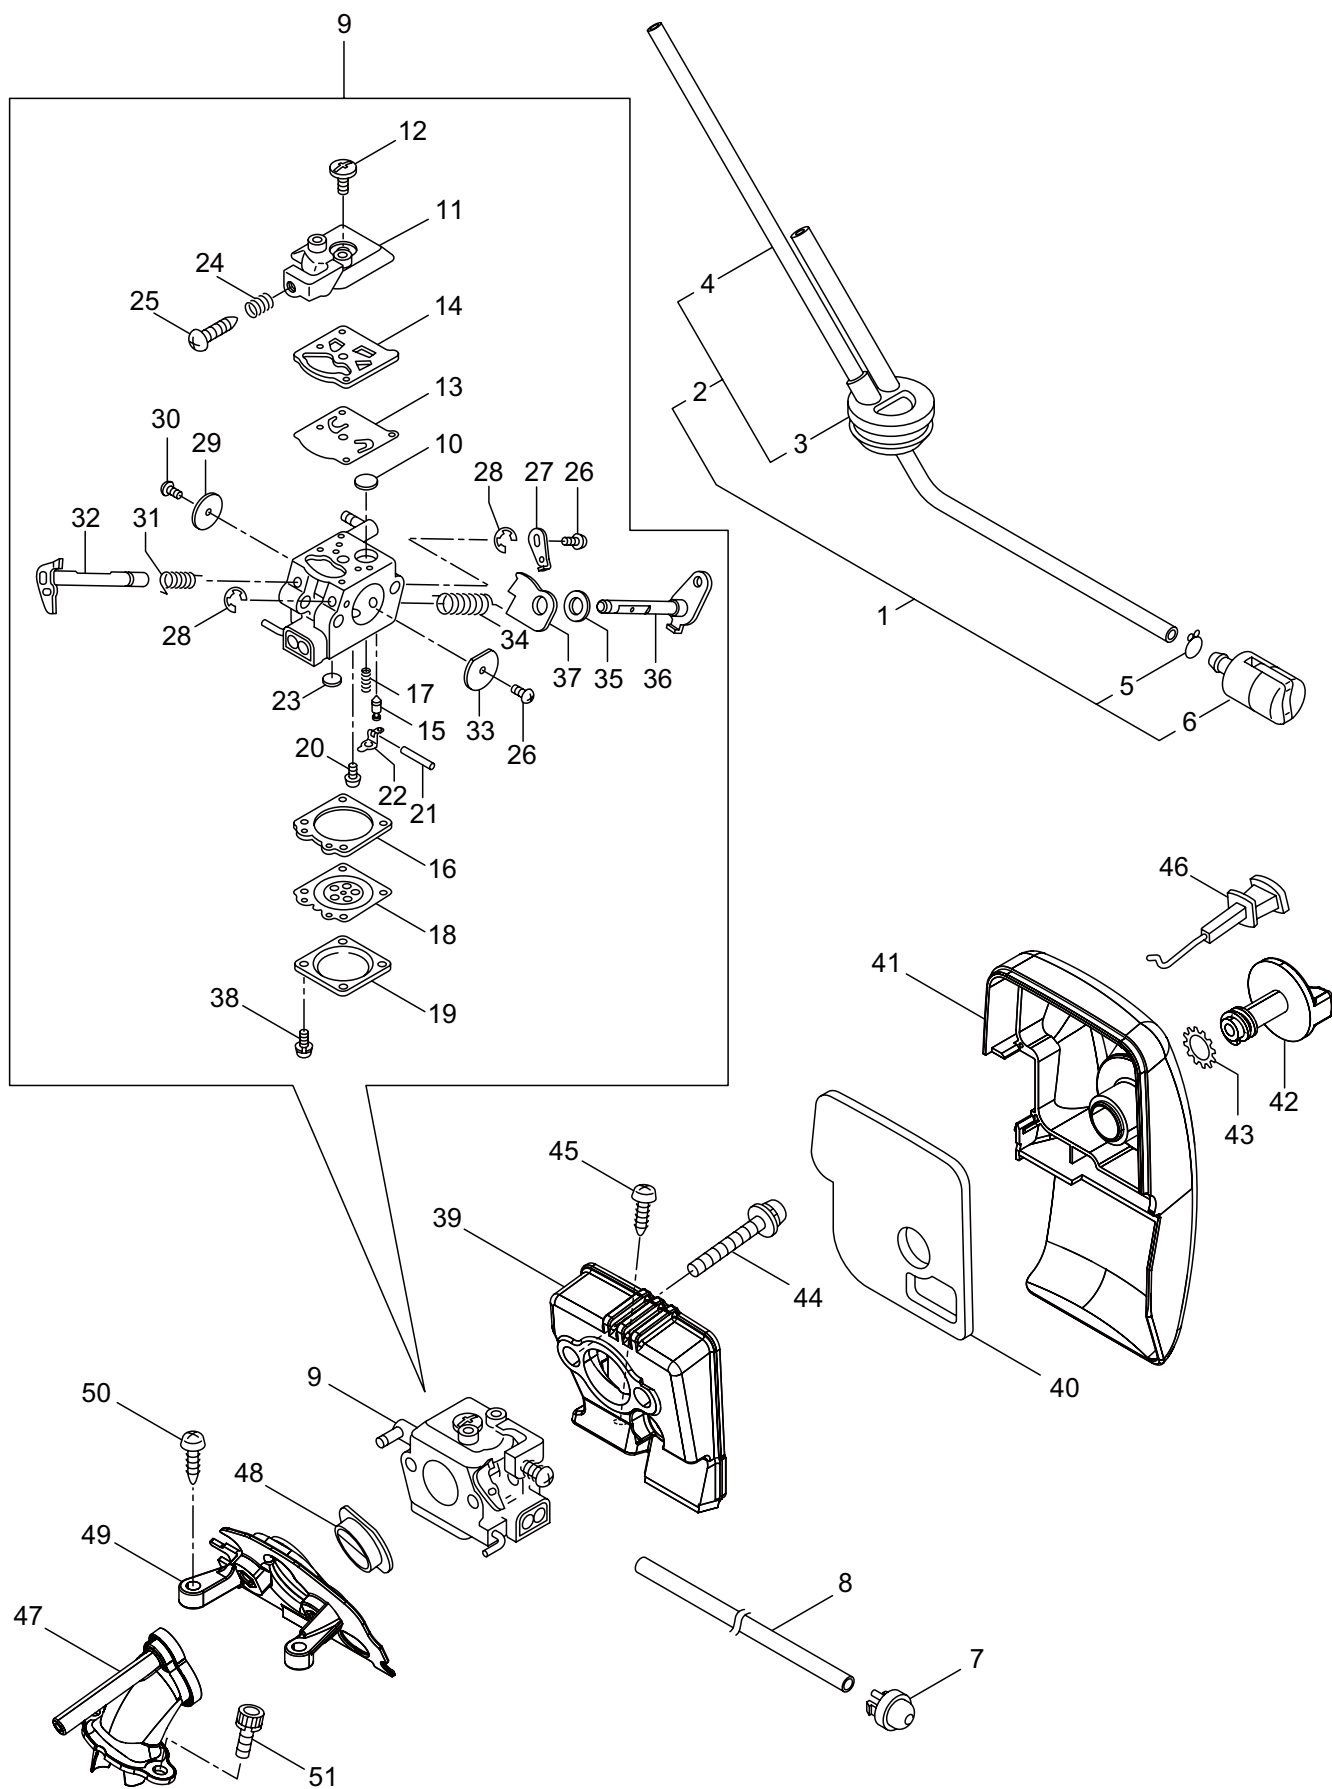

Ref. No.	Part No.	Part Name	Q'ty	Remarks
3-1	285488	Fuel Pipe Ass'y	1	Incl.2-6
3-2	285489	Pipe Ass'y	1	Incl.3,4
3-3	285490	Fuel Grommet	1	
3-4	285491	Fuel Pipe A	1	3x5x222L
3-5	261117	Clip	2	
3-6	286749	Filter Ass'y	1	
3-7	282299	Pump	1	
3-8	285492	Fuel Pipe B	1	2.4x5x145L
3-9	289500	Carburetor Ass'y	1	Incl.10-38
3-10	261872	Screen	1	
3-11	287168	Pump Cover	1	
3-12	287169	Screw	1	
3-13	287170	Diaphragm	1	
3-14	287171	Gasket	1	
3-15	262986	Needle Valve	1	
3-16	263727	Gasket	1	
3-17	287172	Spring	1	
3-18	283905	Diaphragm, Meterring	1	
3-19	263726	Cover Plate	1	
3-20	287173	Screw	1	
3-21	262989	Lever Pin	1	
3-22	262990	Lever	1	
3-23	287174	Plug	1	
3-24	287178	Spring	1	
3-25	287179	Idle Adjust Screw	1	
3-26	287180	Screw	2	
3-27	287181	Lever	1	
3-28	287182	Ring	2	
3-29	287183	Throttle Valve	1	
3-30	287184	Screw	1	
3-31	287185	Spring	1	
3-32	287186	Shaft	1	
3-33	287187	Choke Valve	1	
3-34	287188	Spring	1	
3-35	287189	Washer	1	
3-36	287190	Shaft	1	
3-37	287191	Lever	1	
3-38	287192	Screw	4	
3-39	285539	Cleaner Body	1	
3-40	285584	Element	1	
3-41	285579	Cleaner Cover	1	
3-42	285540	Knob	1	
3-43	288404	Washer	1	
3-44	285633	Screw	2	M5x45
3-45	285631	Screw	1	M4x16

MCV3101TS(10)Q

3. CARBURETOR