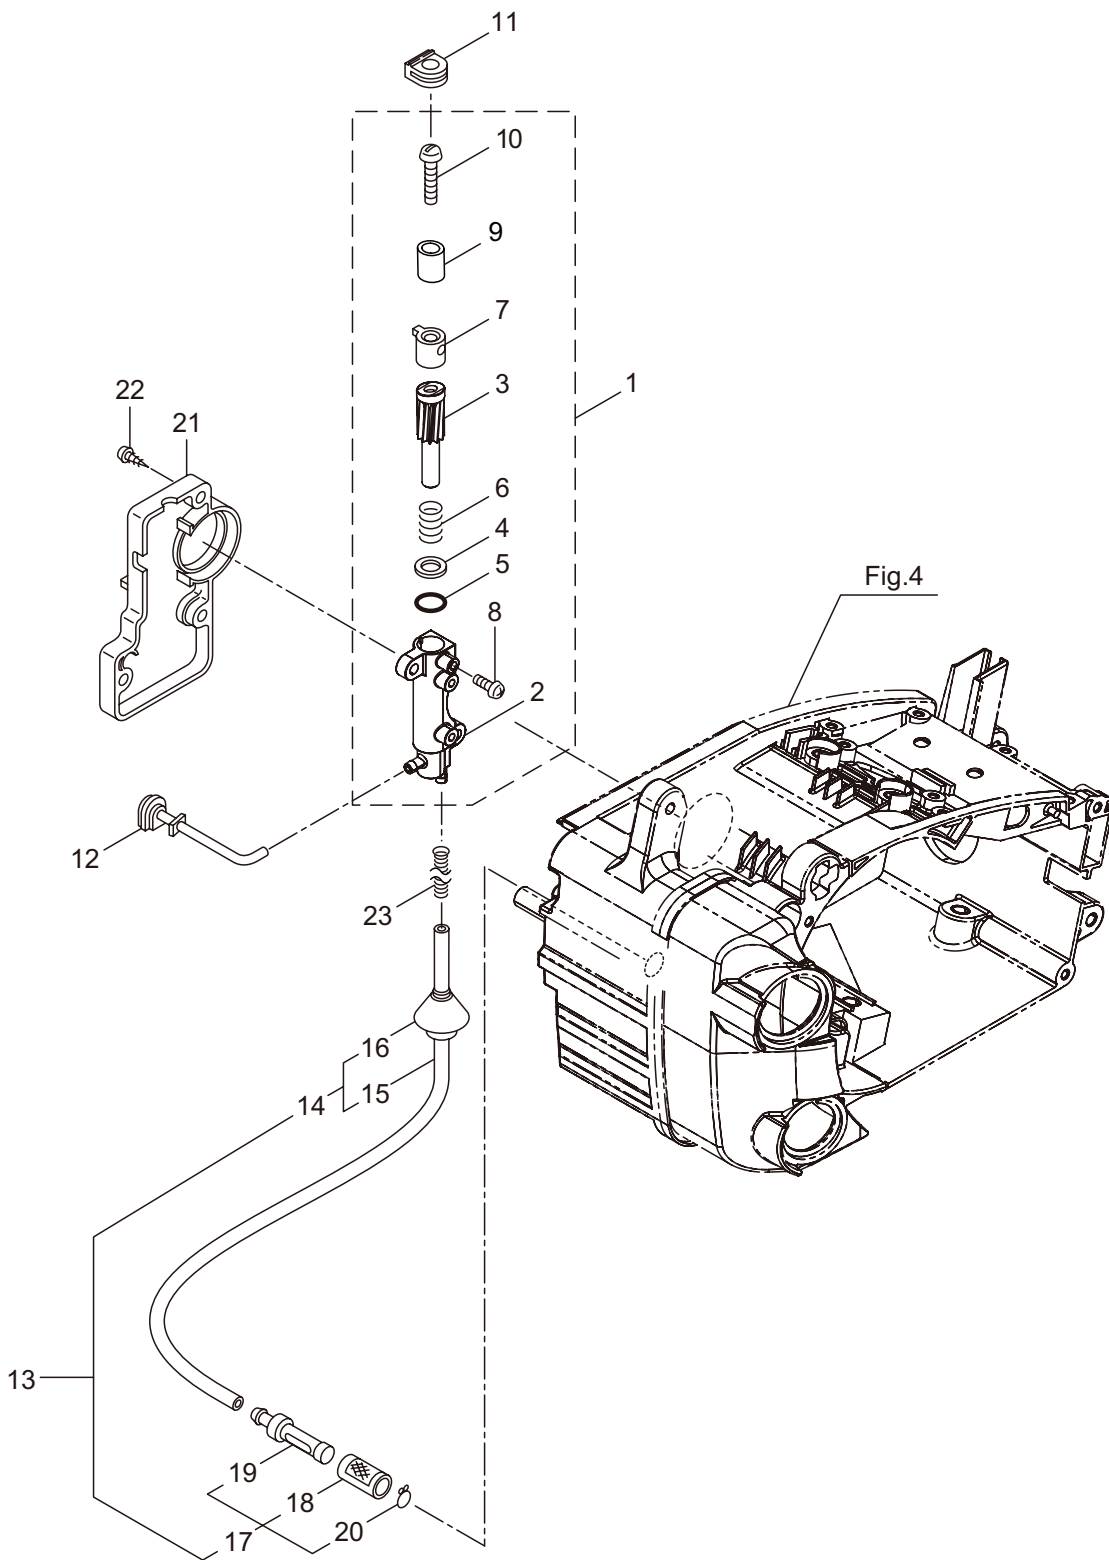

PARTS LIST

MCV3101TS(10)Q

CONTENTS

1. ENGINE	1
2. OIL PUMP	3
3. CARBURETOR	5
4. ENGINE CASE	9
5. RECOIL STARTER	11
6. HANDLE	13
7. CHAIN CASE	15
8. LABEL, ACCESSORIES	17

2023. 01.

P/N 525022-2

MCV3101TS(10)Q

MCV3101TS(10)Q
2. OIL PUMP

Ref. No.	Part No.	Part Name	Q'ty	Remarks
2-1	278745	Oil Pump Ass'y	1	Incl.2-10
2-2	285527	Pump Body	1	
2-3	285909	Wheel Gear	1	
2-4	286801	Washer	1	t0.5 6.5x9.8
2-5	014759	O-Ring	1	P6
2-6	285551	Spring	1	
2-7	285534	Pump Cap	1	
2-8	285630	Screw	1	M3x8
2-9	288184	Sleeve	1	
2-10	285617	Screw	1	M4x25
2-11	285528	Grommet	1	
2-12	285522	Oil Pipe A	1	
2-13	286802	Oil Pipe B Ass'y	1	Incl.14-20
2-14	285523	Oil Pipe B Ass'y	1	Incl.15,16
2-15	265725	Pipe	1	220L
2-16	261339	Grommet	1	
2-17	286818	Oil Filtr Ass'y	1	Incl.18-20
2-18	285524	Oil Filtr	1	
2-19	285525	Oil Filtr Body	1	
2-20	261117	Clip	1	
2-21	278743	Oil Pump Cover	1	
2-22	285631	Screw	5	M4x16
2-23	248399	Spring	1	