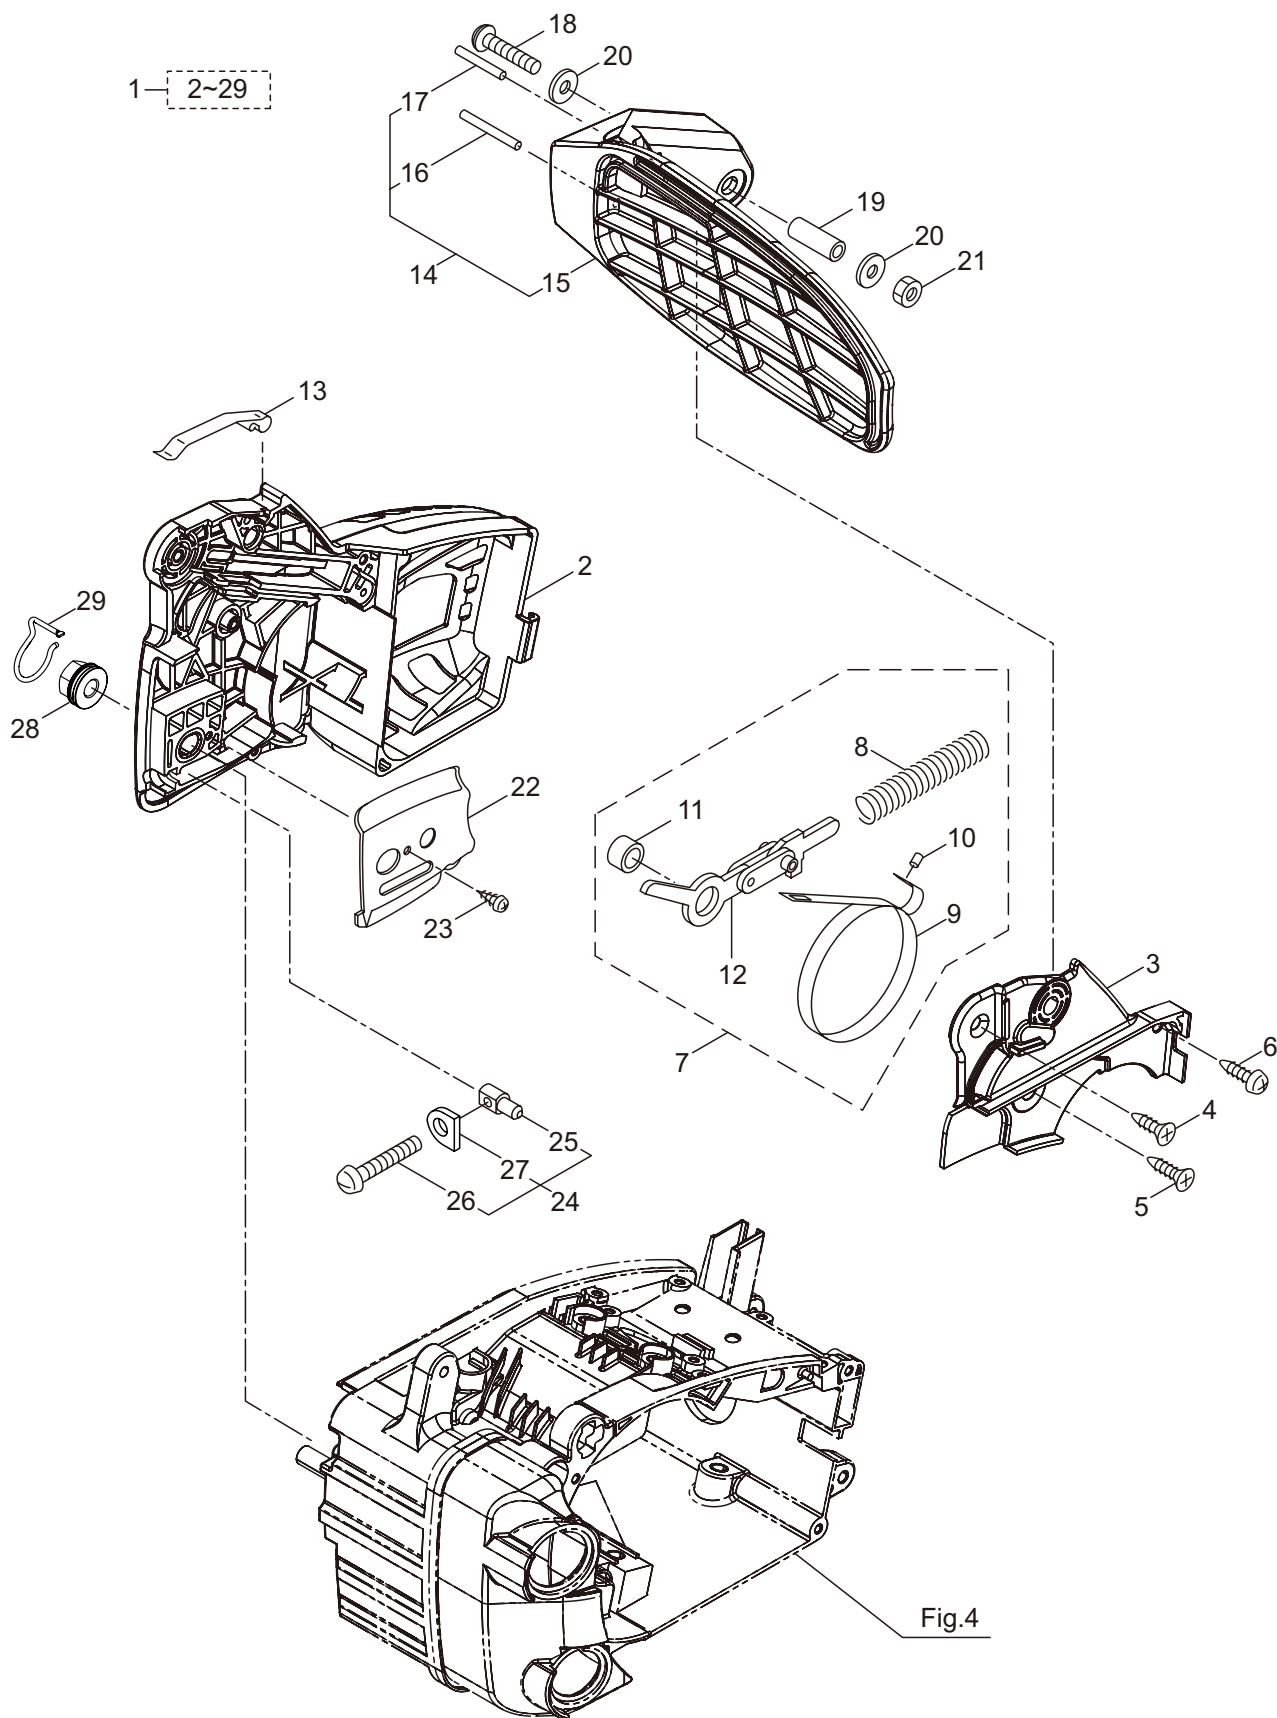

MCV3101TS(10)Q

6. HANDLE

Fig.4

Ref. No.	Part No.	Part Name	Q'ty	Remarks	
6-1	285547	Top Cover	1	M4x16	
6-2	286072	Carburetor Cover	1		
6-3	285631	Screw	5		
6-4	285620	Top Handle Case	1		
6-5	285621	Top Handle Cover	1		
6-6	285635	Screw	3	M4x14	
6-7	285582	Buffer	1		
6-8	285565	Pipe	1		
6-9	285473	Cap	1		
6-10	285592	Spring	1		
6-11	285644	Screw	1	M4x12	
6-12	285645	Stay	1		
6-13	285593	Spring	1		
6-14	285604	Boss	1		
6-15	285636	Screw	1		M5x20
6-16	263743	Washer	1	5.7x15.8xt2	
6-17	285474	Stopper Bolt	3		
6-18	285602	Throttle Lever	1		
6-19	285603	Safety Lever	1		
6-20	285594	Spring	1		
6-21	285619	Side Handle	1	M5x14	
6-22	285634	Screw	2		
6-23	276934	Cable Comp	1		
6-24	286224	Switch Ass'y	1		Incl.25-28
6-25	286225	Switch	1		
6-26	286226	Label	1		
6-27	282171	Knob	1		
6-28	282172	Screw	1		
6-29	287300	Grommet	1		
6-30	285549	Grommet	1		
6-31	285642	Grommet	1		
6-32	286002	Gasket	1		

MCV3101TS(10)Q

7. CHAIN CASE

Ref. No.	Part No.	Part Name	Q'ty	Remarks
7-1	247843	Chain Case Ass'y	1	Incl.2-29
7-2	285559	Chain Case	1	
7-3	285622	Side Cover	1	
7-4	285637	Screw	1	M5x12
7-5	285639	Screw	1	M4x14
7-6	285644	Screw	1	M4x12
7-7	286823	Brake Ass'y	1	Incl.8-12
7-8	285605	Spring	1	
7-9	285572	Band	1	
7-10	285560	Pin	1	3x9.8
7-11	285606	Collar	1	8.2x12x7.2L
7-12	285570	Lever Comp	1	
7-13	285595	Return Spring	1	
7-14	286057	Front Guard Comp	1	Incl.15-17
7-15	285578	Front Guard	1	
7-16	285563	Pin	1	3x29.8
7-17	286048	Pin	1	3x23.8L
7-18	285638	Screw	1	M5x30
7-19	285607	Collar	1	5.2x7.5x22.5L
7-20	286045	Washer	2	5.3x15x1.2
7-21	285640	Nut	1	M5x0.8
7-22	285532	Guide Plate R	1	
7-23	285627	Screw	2	M3x8
7-24	286060	Tensioner Ass'y	1	Incl.25-27
7-25	285564	Boss	1	
7-26	285471	Screw	1	M5x35
7-27	272943	Washer	1	
7-28	247471	Nut	1	
7-29	247492	Clip	1	