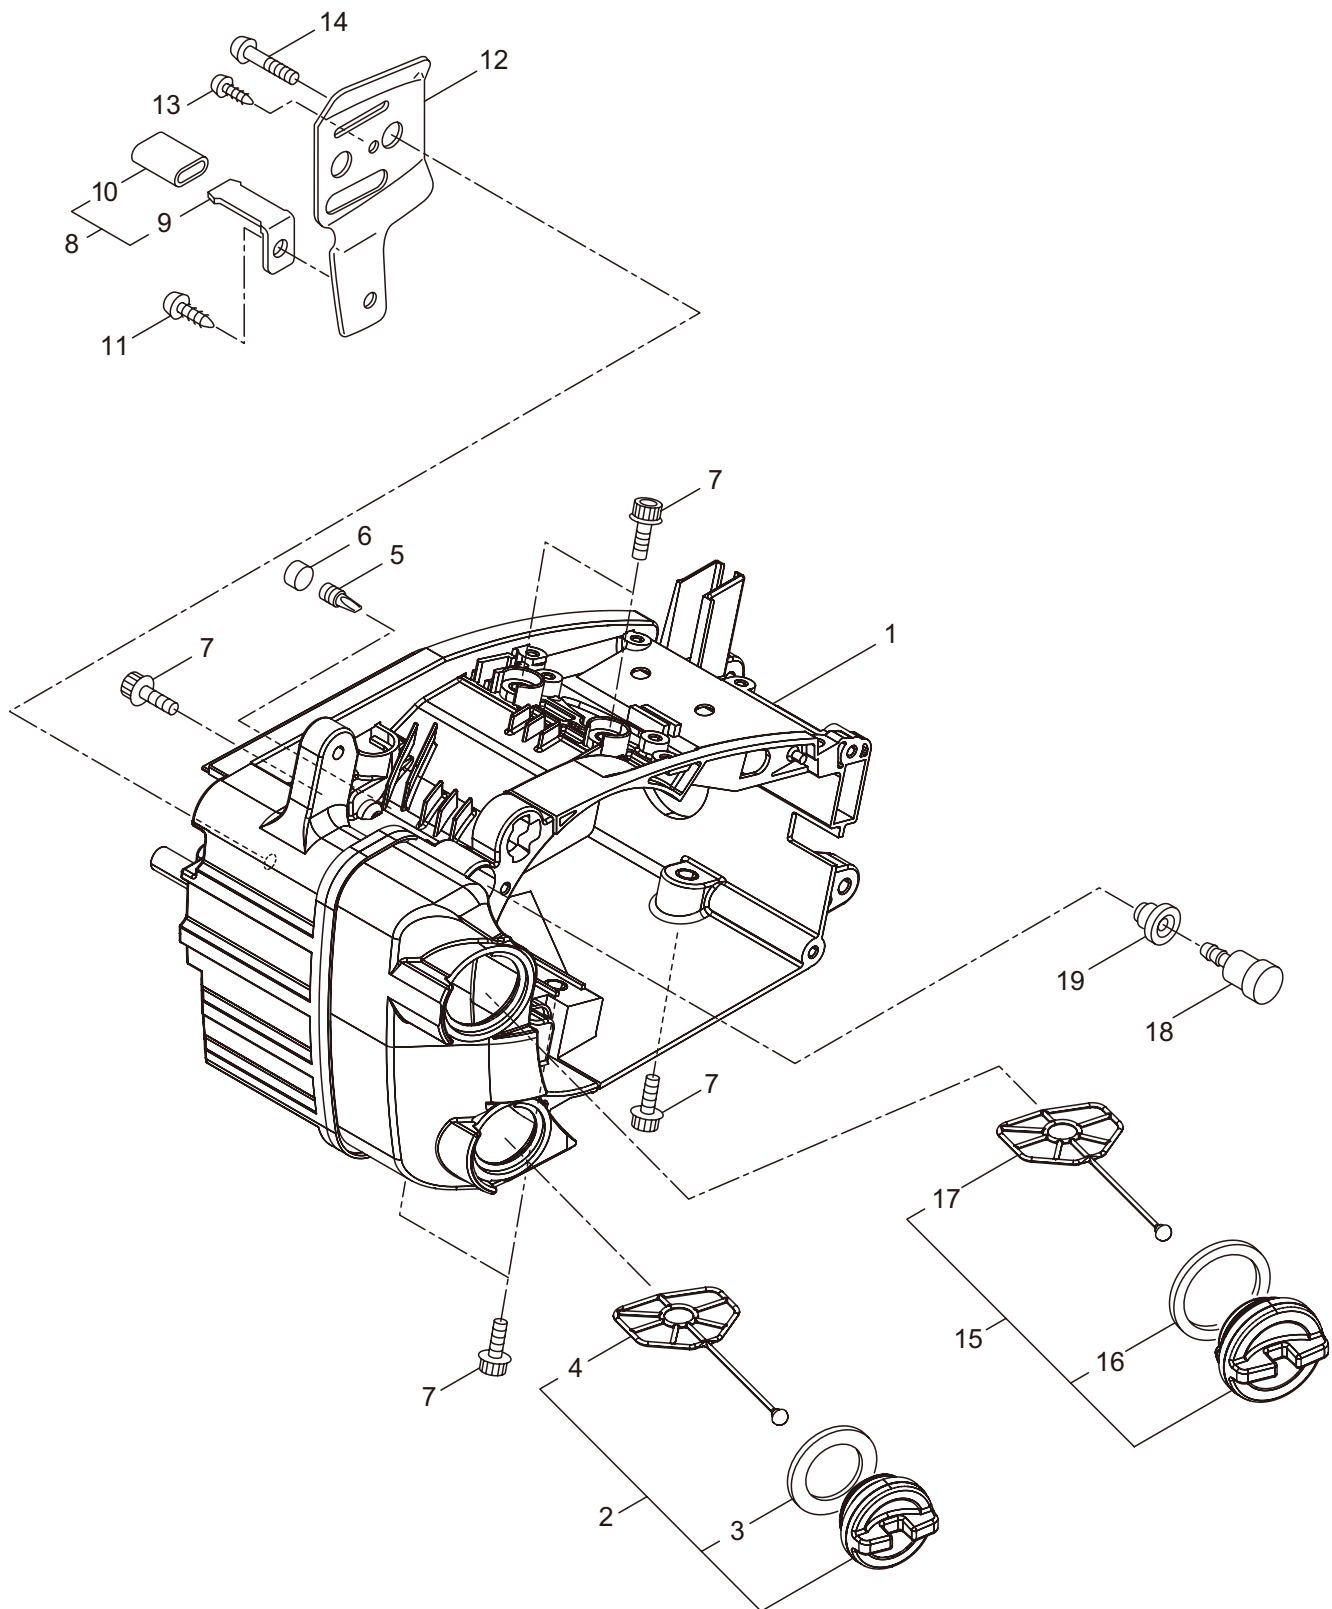

MCV3101TS(10)Q

4. ENGINE CASE

Ref. No.	Part No.	Part Name	Q'ty	Remarks
4-1	285694	Engine Case Ass'y	1	Incl.3,4
4-2	285501	Oil Cap Ass'y	1	
4-3	285503	Packing	1	
4-4	285504	Holder	1	
4-5	285574	Breather	1	
4-6	285526	Element	1	M5x16 Incl.9,10 7x10.5x18L
4-7	285632	Bolt	6	
4-8	286803	Chain Catcher Ass'y	1	
4-9	285583	Chain Catcher	1	
4-10	285585	Tube	1	
4-11	285634	Screw	1	M5x14 M3x8 M5x20x8 Incl.16,17
4-12	285531	Guide Plate L	1	
4-13	285627	Screw	1	
4-14	286804	Screw	1	
4-15	286051	Fuel Cap Ass'y	1	
4-16	286063	Packing	1	
4-17	285504	Holder	1	
4-18	285832	Breather Ass'y	1	
4-19	285573	Breather Grommet	1